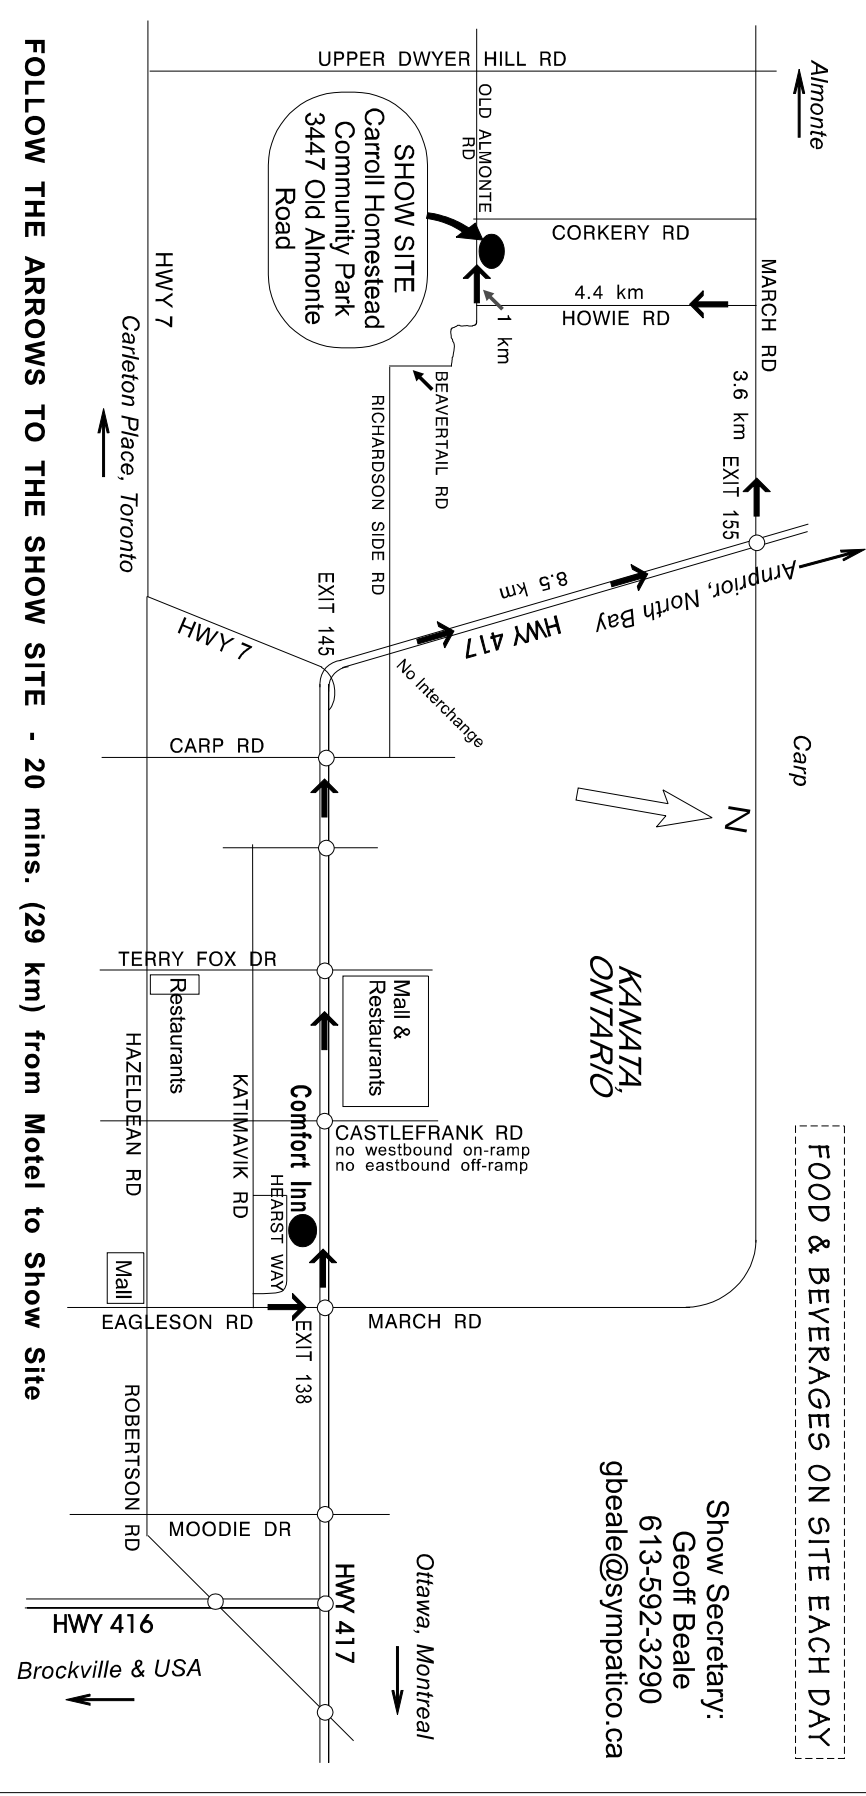

BIG SHOW WEEKEND III - ALL AT ONE LOCATION III

SAT. AM JULY 10, 2010
 OTTAWA & AREA GSDC
 SPECIALTY SHOW
 Judge: Lew Bunch

SAT. PM JULY 10, 2010
 CENTRAL/EASTERN ONT GSDC
 SPECIALTY SHOW
 Judge: Jerry Graham

FOLLOW THE ARROWS TO THE SHOW SITE - 20 mins. (29 km) from Motel to Show Site